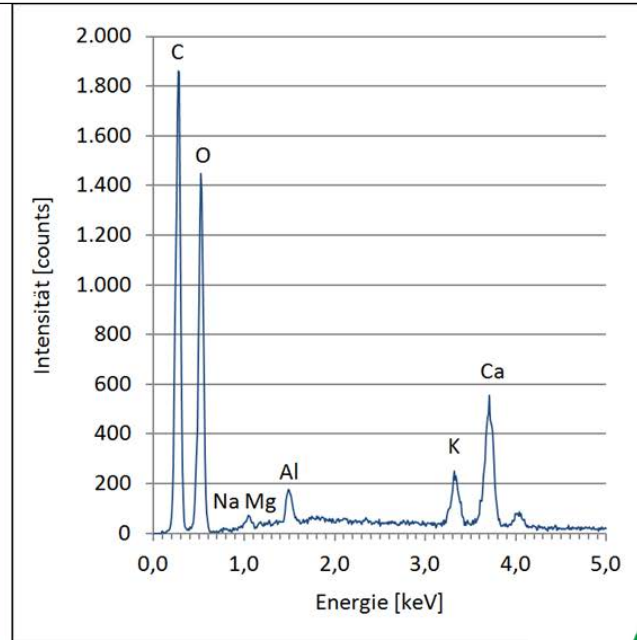

Durability

Petrification of the wood detectable through

- Elctro-microscopical pictures
- mineralogical composition of wood cell