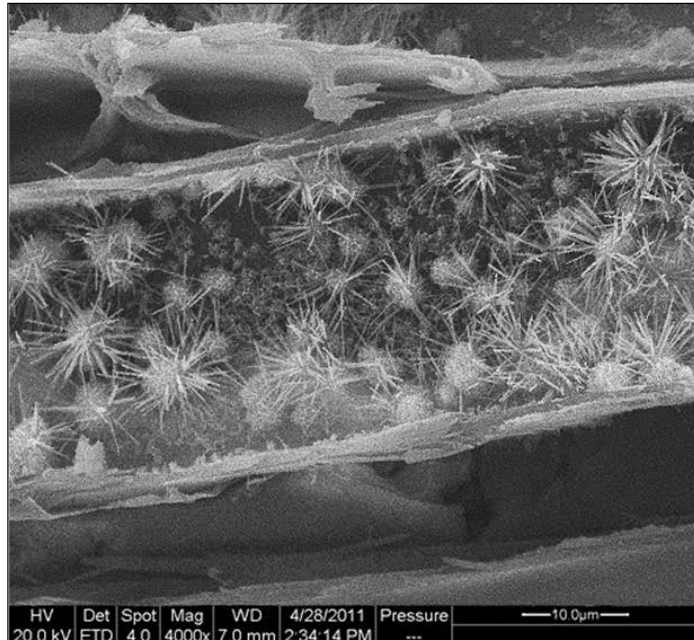

www.cemwood.de

Raw material - Wood

- Only true wood made of pinewood
- CO2 neutral production and CO2 repository
- Certified wood from sustainable Forestry

► Production process

- 150 µm thick mineral Coating
- Crystallisation of wood structure
- Hardening of the external layer
- Drying

► Colours and technical properties

Colours:

Heath-brown (red(ish)), Soil-brown, anthracite-black

Technical properties:

- Max. Chip size: 80 mm
- Density: 260 kg/m³
- Recommended height: 5 cm - 10 cm
- Packaging: 50l Bag / 2m³ BigBag

Durability

Petrification of the wood detectable through

- Elctro-microscopical pictures
- mineralogical composition of wood cell

FAQs:

What is special about GaLa DEKO STIXX?

How long does GaLa STIXX last outside?